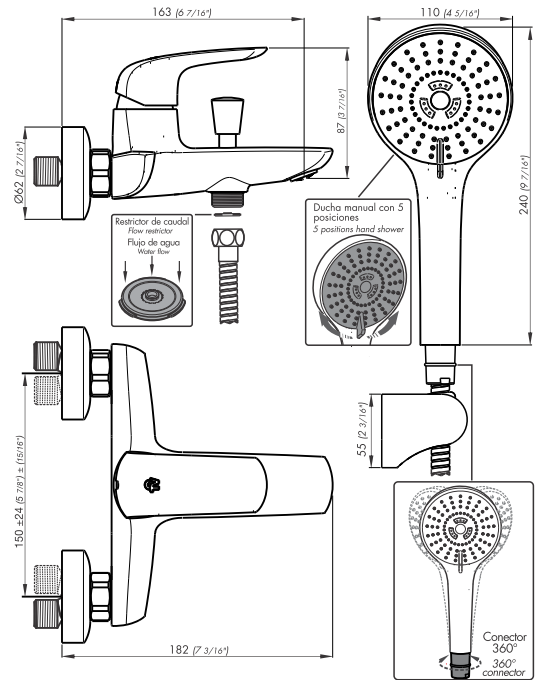

# EPUYÉN

Single handle external shower/tub set.  
Hand shower included.

Code Z310/L2.0

EN

## Diagram

\*dimensions in millimeters

\*dimensions in inches

## Product detail

Instalation	On deck or sink
Material	Chrome metal
Pressure	0.4 a 5.5 bar (5.8 a 80 PSI)
Item weight	2.20 kg
Volume	0.006 m <sup>3</sup>